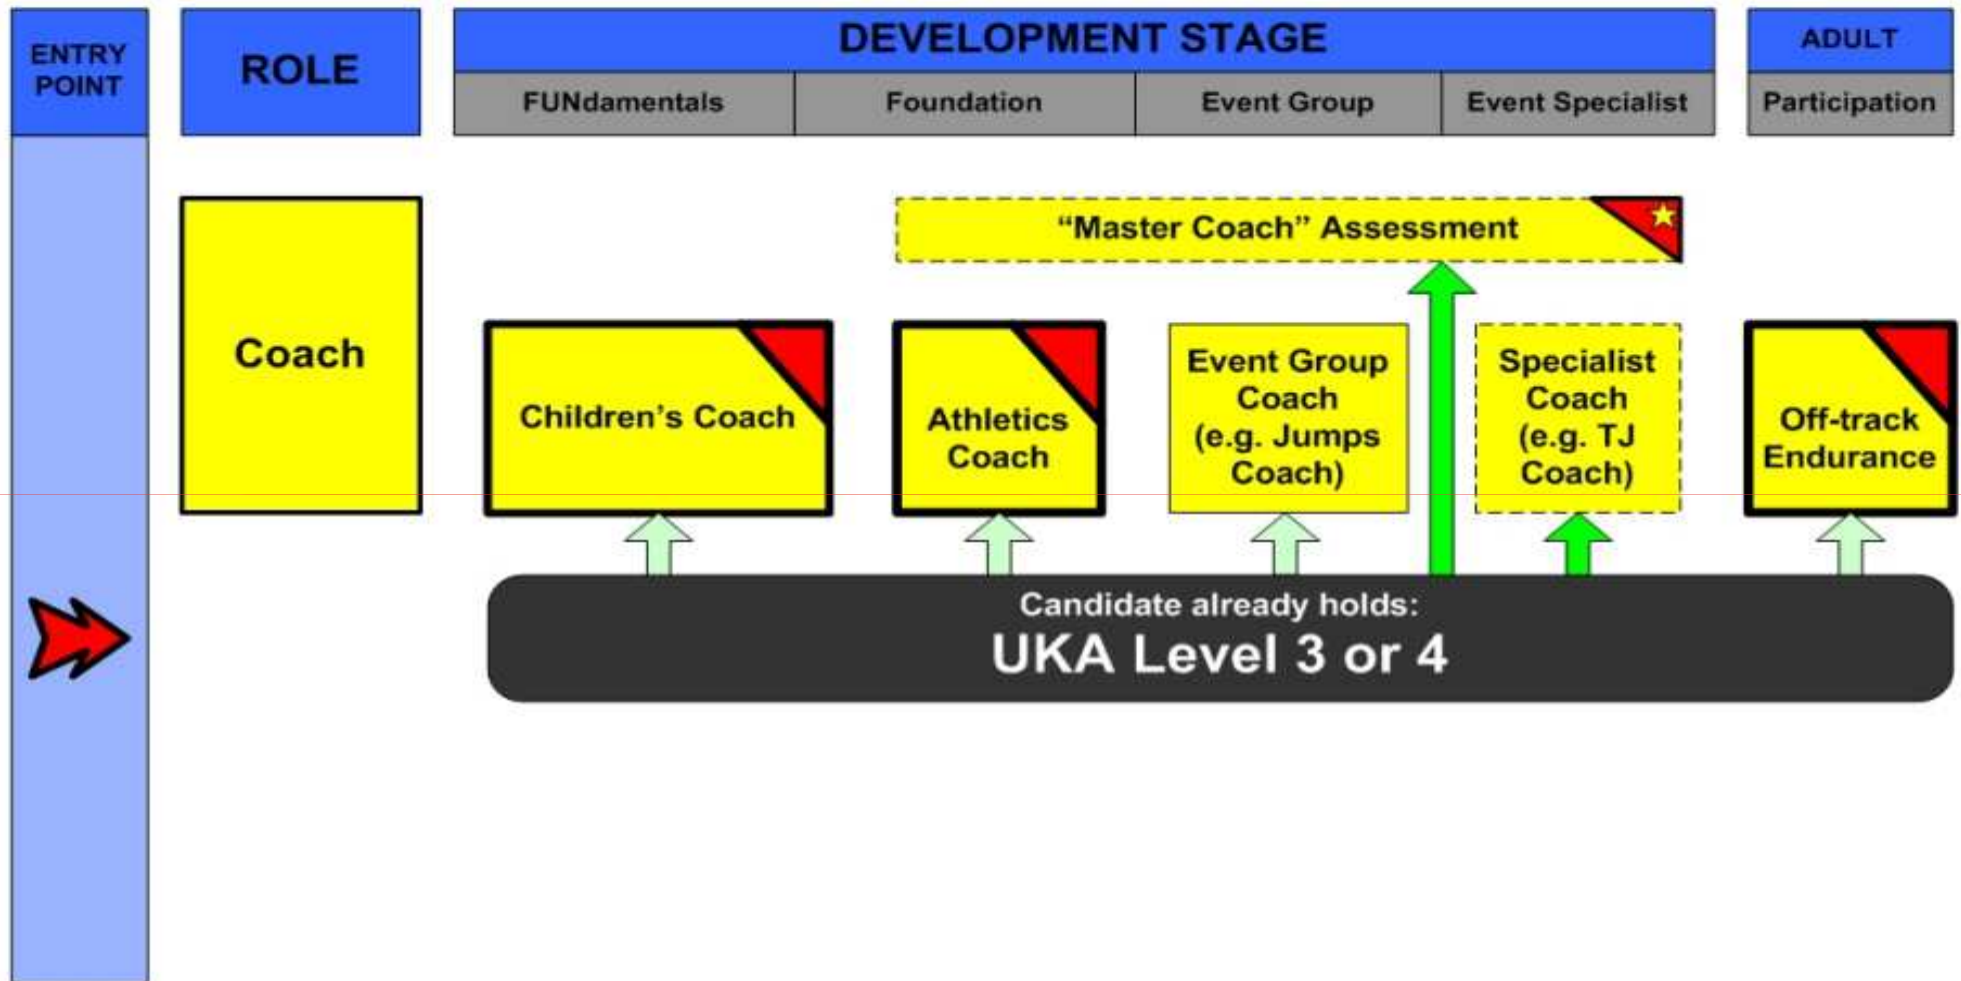

UKA Level 3 and 4 Entry Options (V1.2)

= Recommended progression
= Possible progression

Athletics Networks

ENGLAND ATHLETICS
active accessible accredited
ACCREDITED CLUB