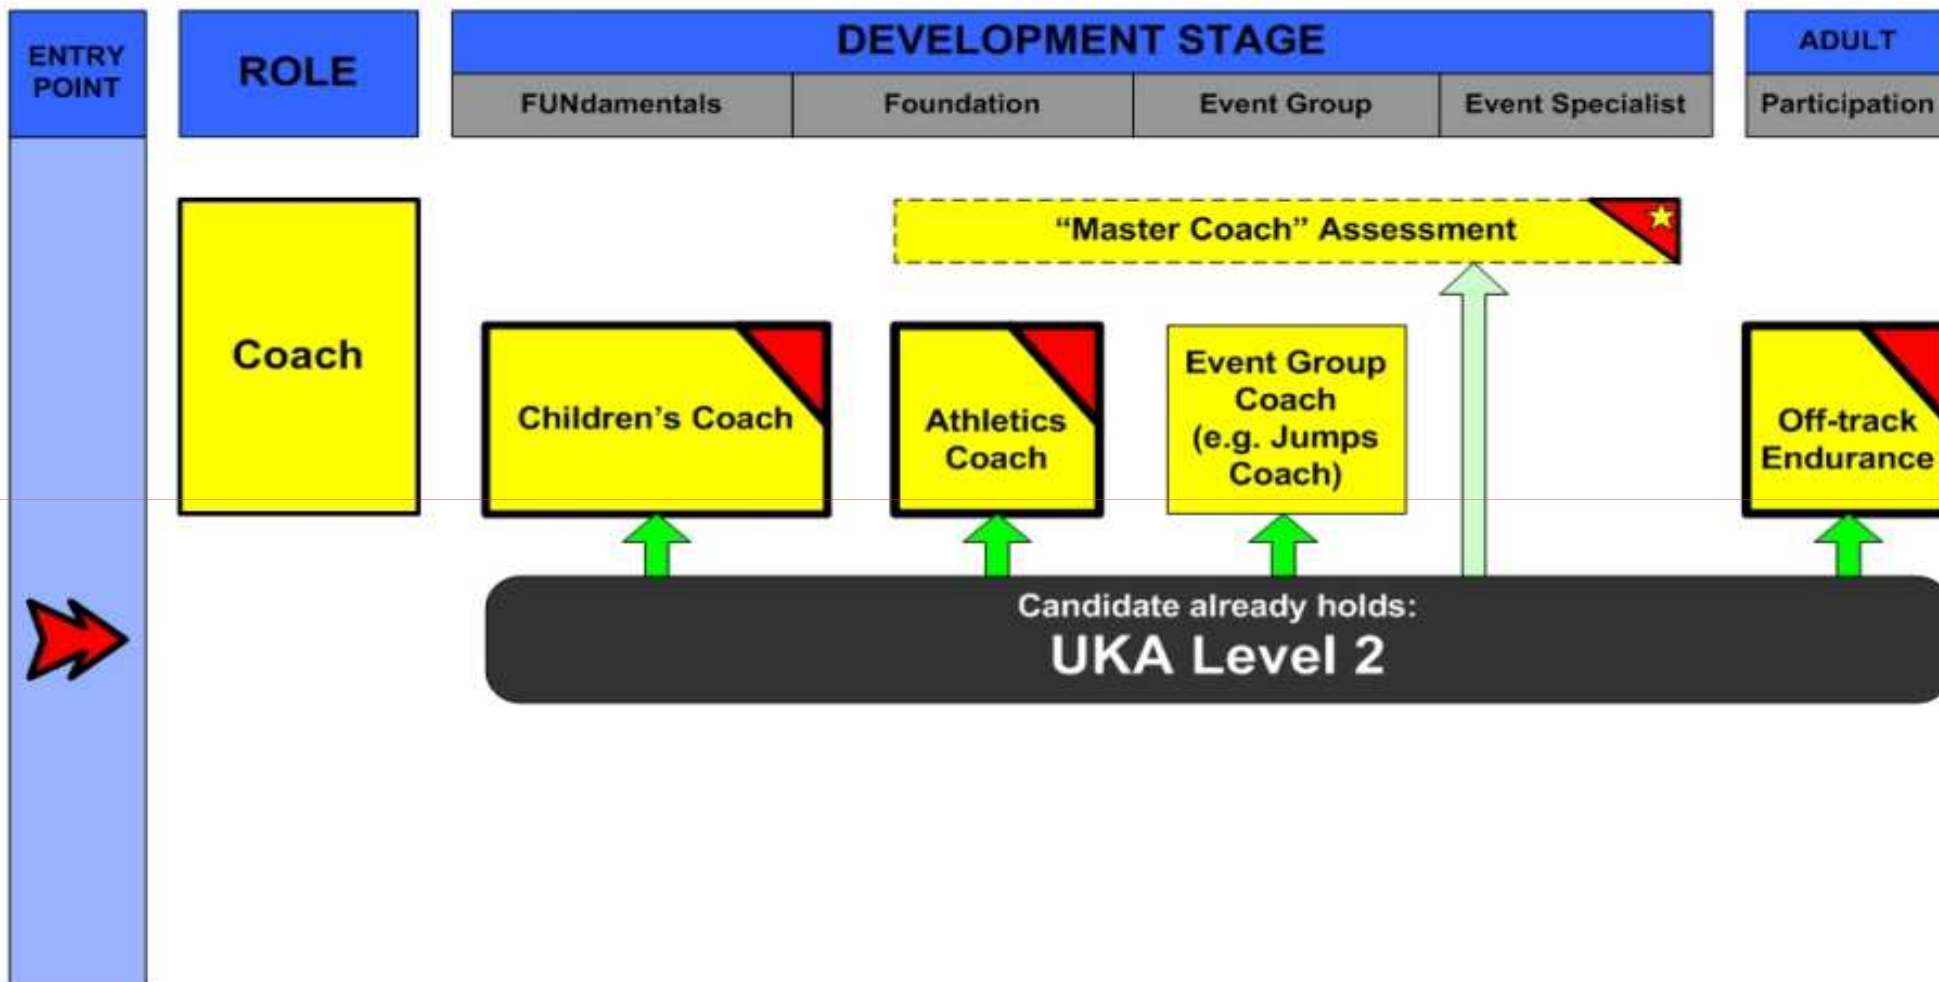

scottishathletics

ENGLAND ATHLETICS
AFFILIATED CLUB

UKA Coach Development Pathway (V1.2)

= Introductory Assessment
 = Advanced Assessment

UKA Level 1 Entry Options (V1.2)

= Recommended progression
 = Possible progression

Athletics Networks

ENGLAND ATHLETICS
active accessible accredited
ACCREDITED CLUB

scottishathletics

UKA Level 2 Entry Options (V1.2)

= Recommended progression
 = Possible progression

Athletics Networks

ENGLAND ATHLETICS
 active accessible accredited
 ACCREDITED CLUB

ENGLAND ATHLETICS
 AFFILIATED CLUB

UKA Level 3 and 4 Entry Options (V1.2)

= Recommended progression
 = Possible progression

Athletics Networks

ENGLAND ATHLETICS
active accessible accredited
ACCREDITED CLUB