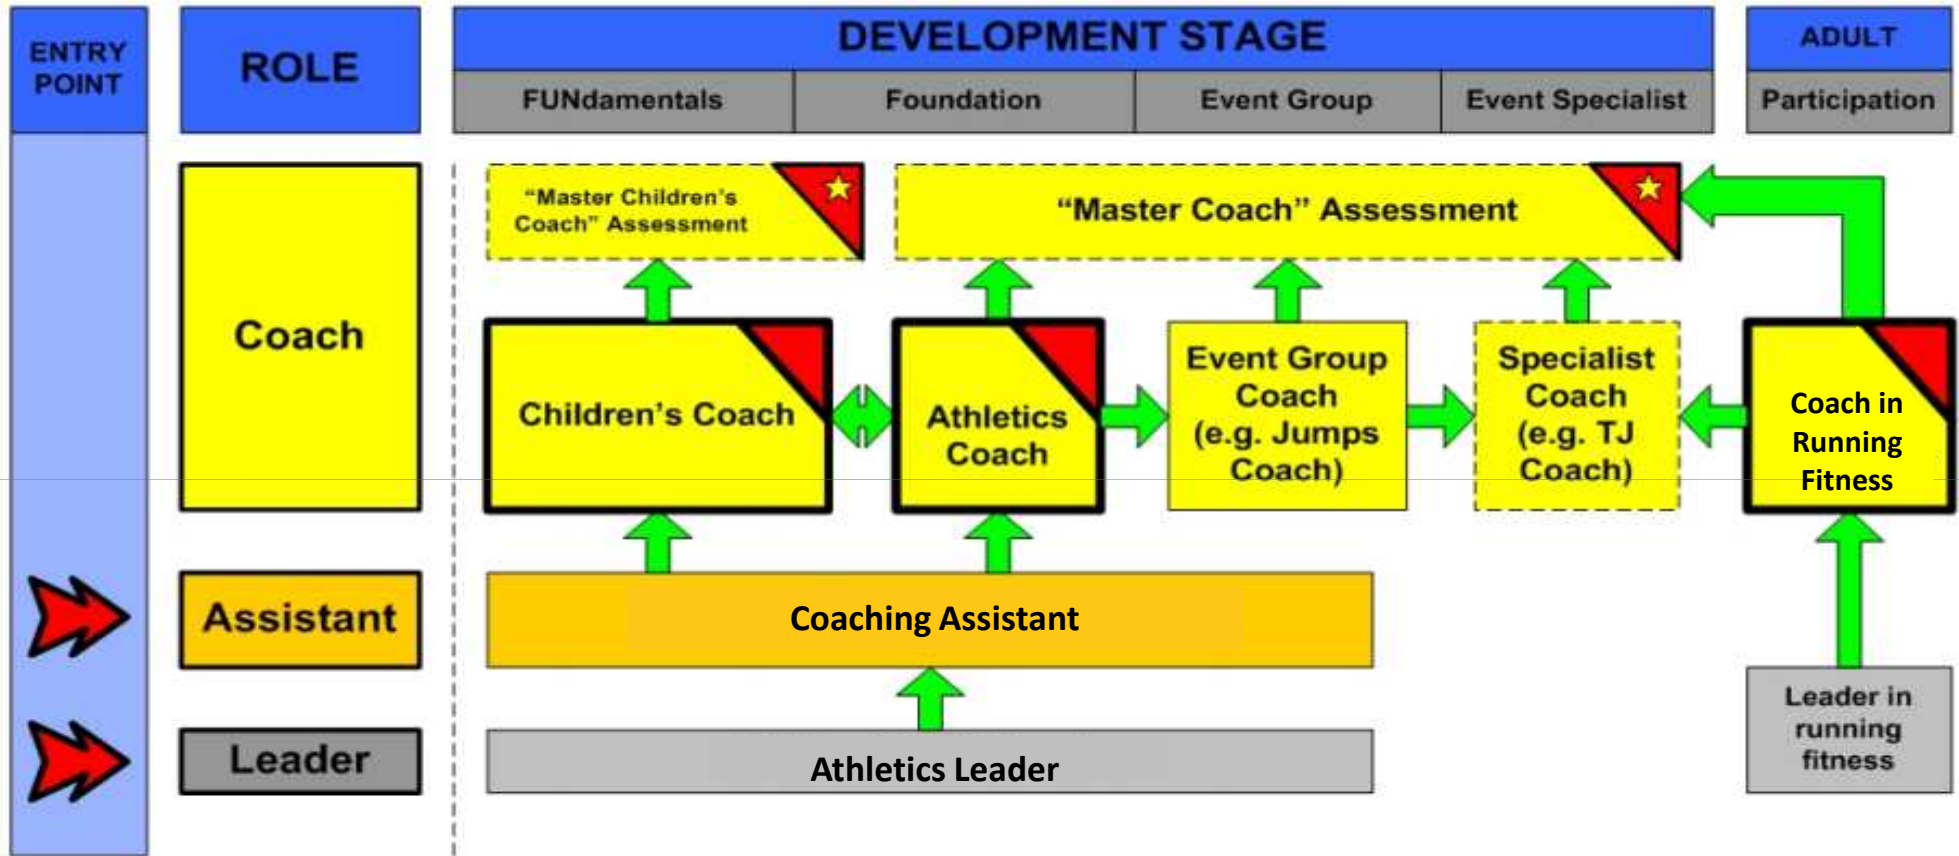

scottishathletics

ENGLAND ATHLETICS
AFFILIATED CLUB

UKA Coach Development Pathway (V1.2)

= Introductory Assessment
 = Advanced Assessment

UKA Level 1 Entry Options (V1.2)

= Recommended progression
 = Possible progression