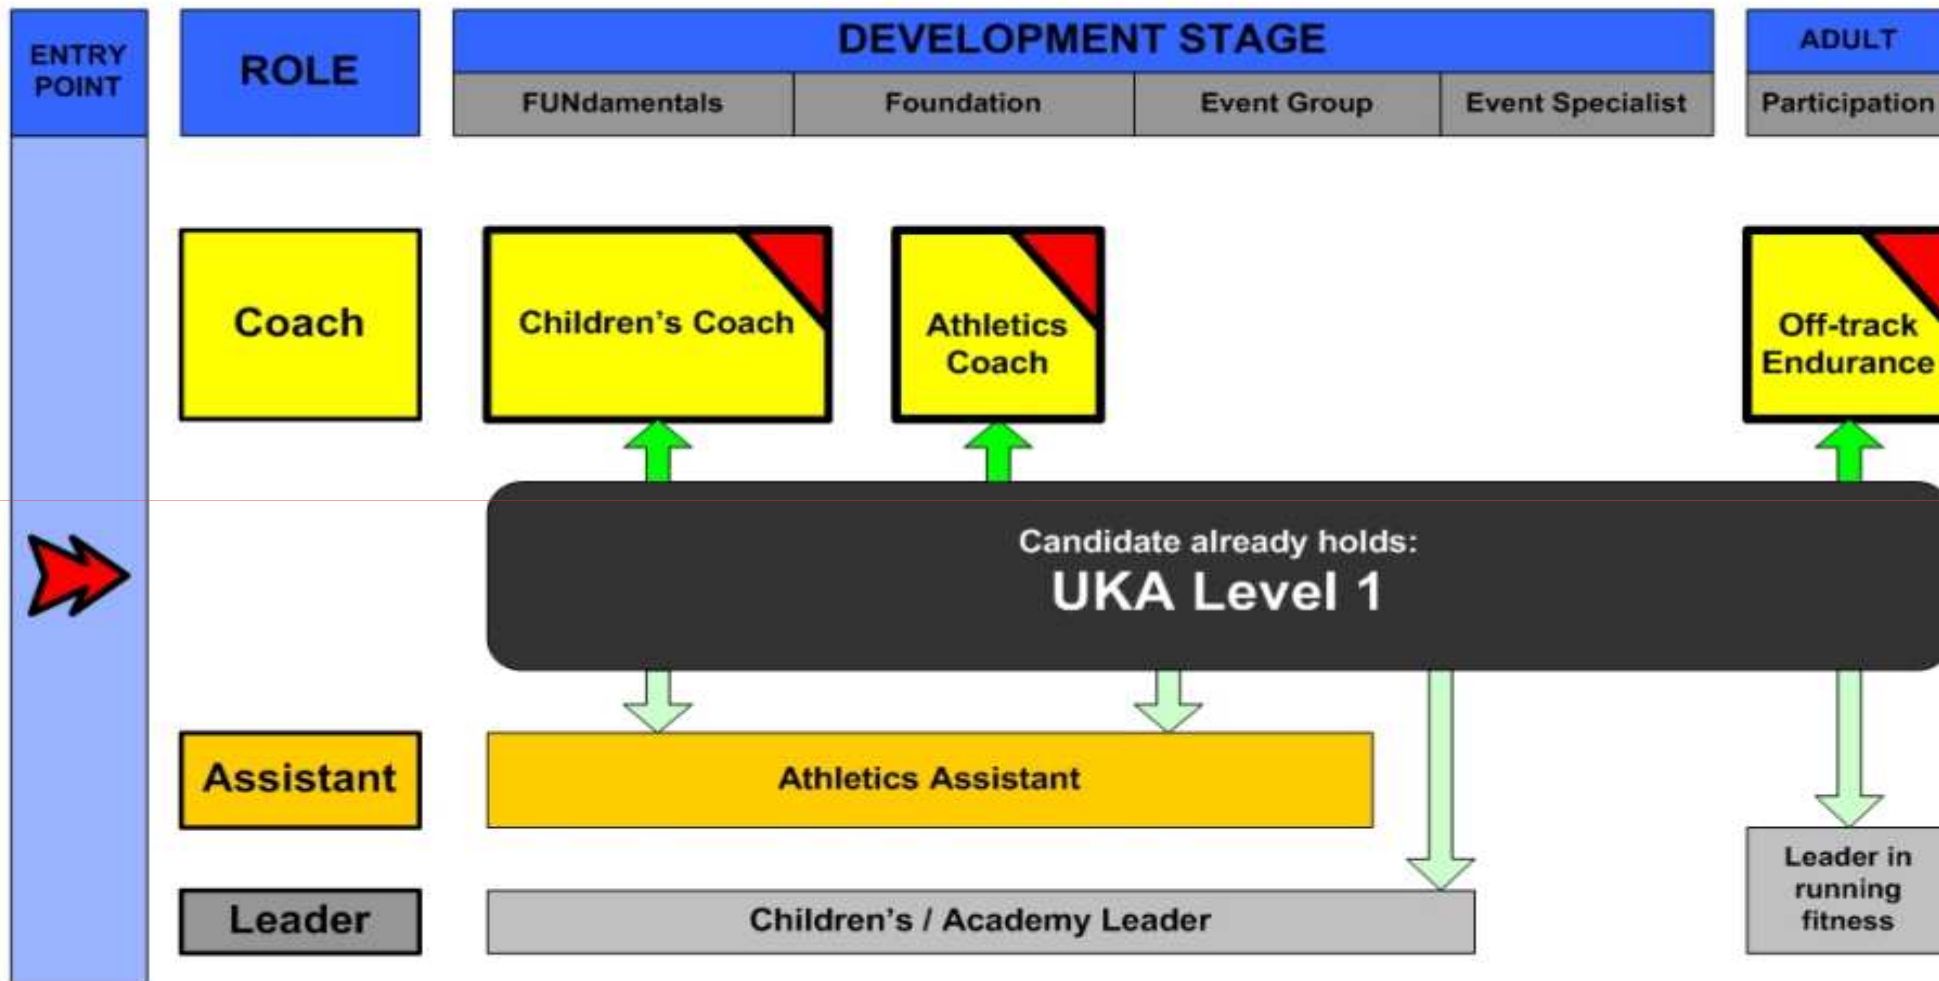

scottishathletics

ENGLAND ATHLETICS
AFFILIATED CLUB

UKA Coach Development Pathway (V1.2)

= Introductory Assessment
 = Advanced Assessment

UKA Level 1 Entry Options (V1.2)

= Recommended progression
 = Possible progression